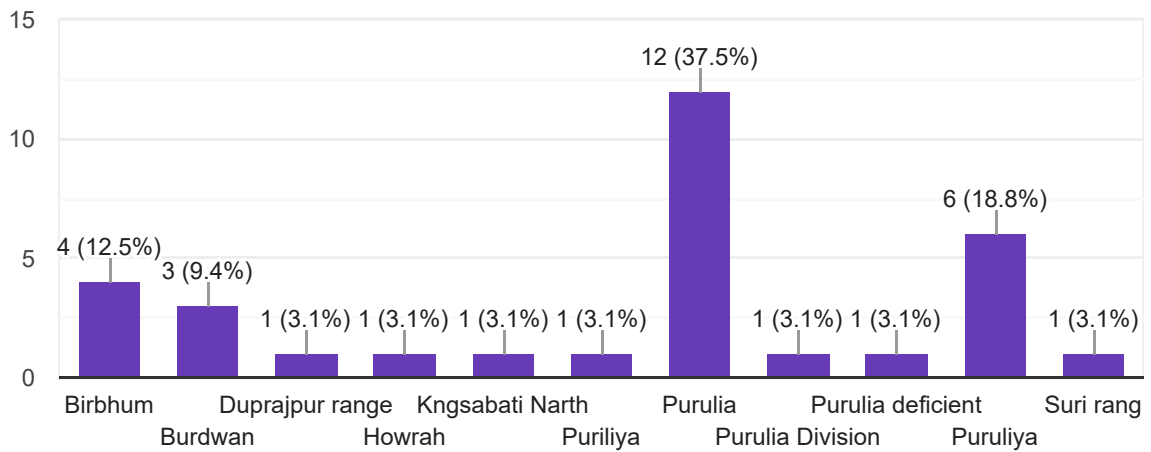

Prafulla mura

Bahamoni Saren

Mangli Sing Mura

Sagara mura

Joydeb majhi

Adhar Saren

Siddheshwar mahato

Lakhimoni mandi

LaksHAN BAGDI

Samchand Mahato

Jhulan bauri

- Rakhi Soren
- Kamali tudu
- Siddheswar Mahato
- Rahamat Ullah mia
- Nishikanta Bayra
- Parlfulla mura
- Jharna Dhara
- Sadhiram mahato
- Napal Goswami
- Parul kumar
- Jhulanbauri

Division

ডিভিশন

32 responses